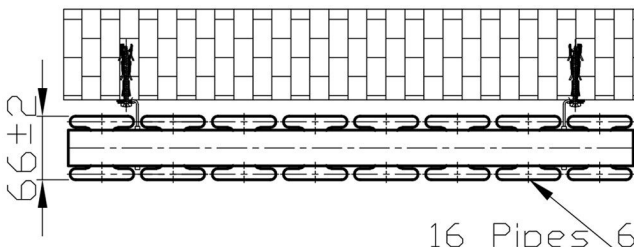

Warrington Type20 Vertical Radiator 1500 x 608mm.

Technical Drawing

Unit: mm

Eastbrook 
Eastbrook Road, Gloucester GL4 3DB
Technical Helpline : 01452 317890
Mon - Fri / 8am - 5pm
Email : technical@eastbrookco.com