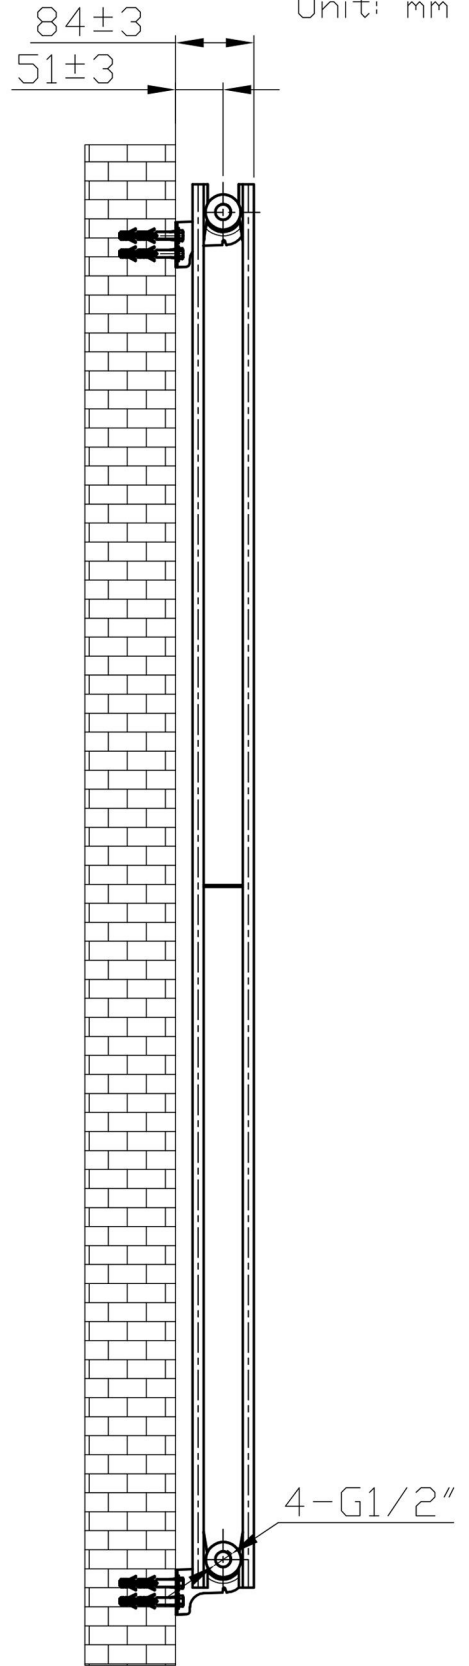

Warrington Type20 Vertical Radiator 1500 x 608mm.

Technical Drawing

Unit: mm

Eastbrook 
Eastbrook Road, Gloucester GL4 3DB
Technical Helpline : 01452 317890
Mon - Fri / 8am - 5pm
Email : technical@eastbrookco.com