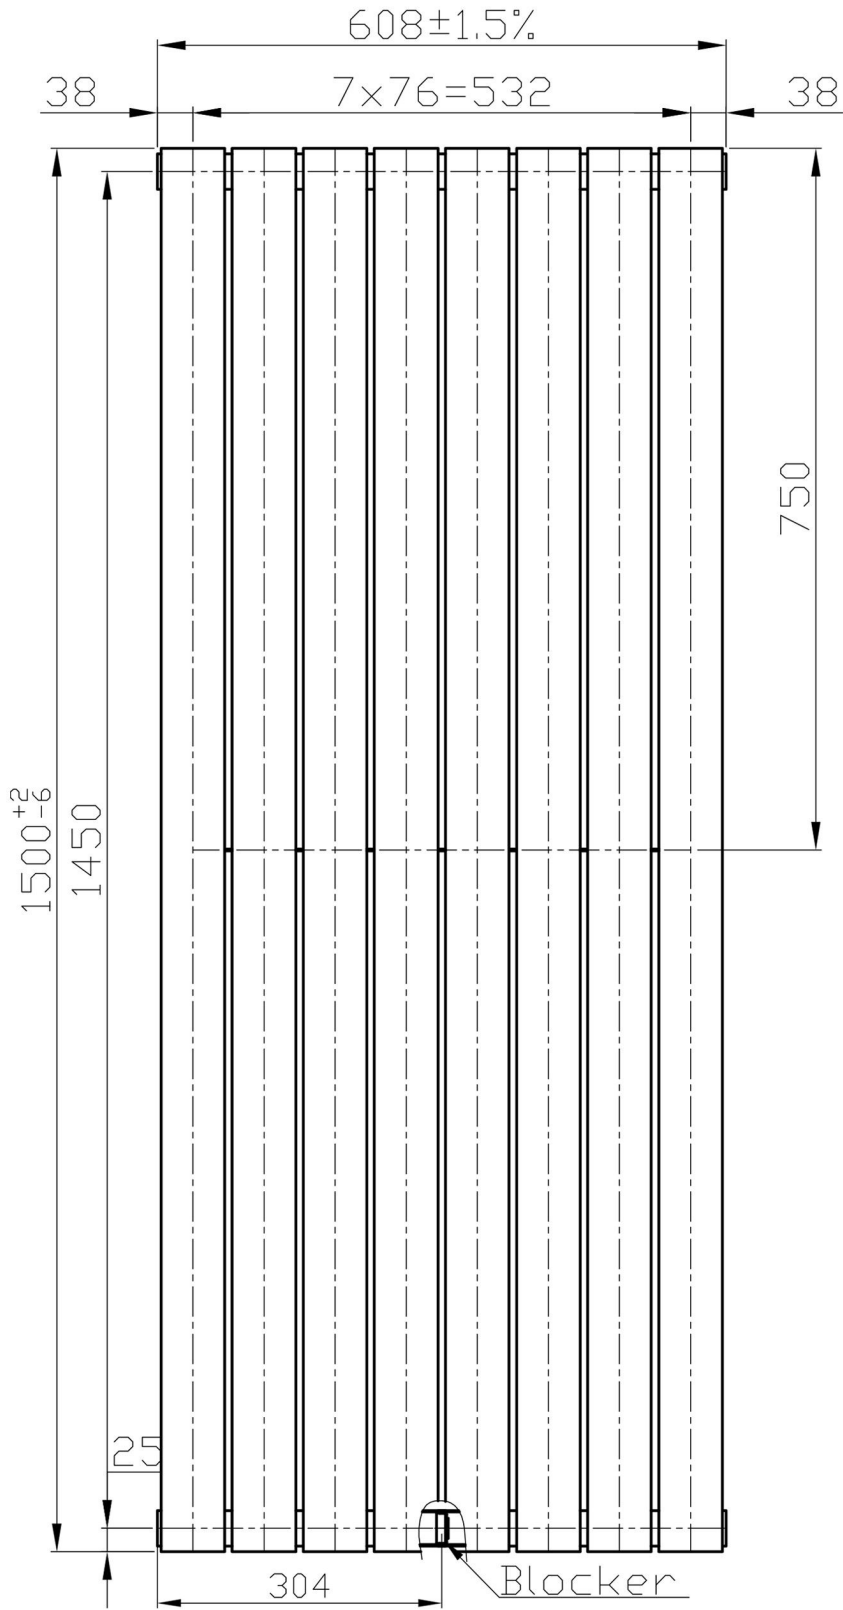

Warrington Type20 Vertical Radiator 1500 x 608mm.

Technical Drawing

Unit: mm

Eastbrook 
Eastbrook Road, Gloucester GL4 3DB
Technical Helpline : 01452 317890
Mon - Fri / 8am - 5pm
Email : technical@eastbrookco.com